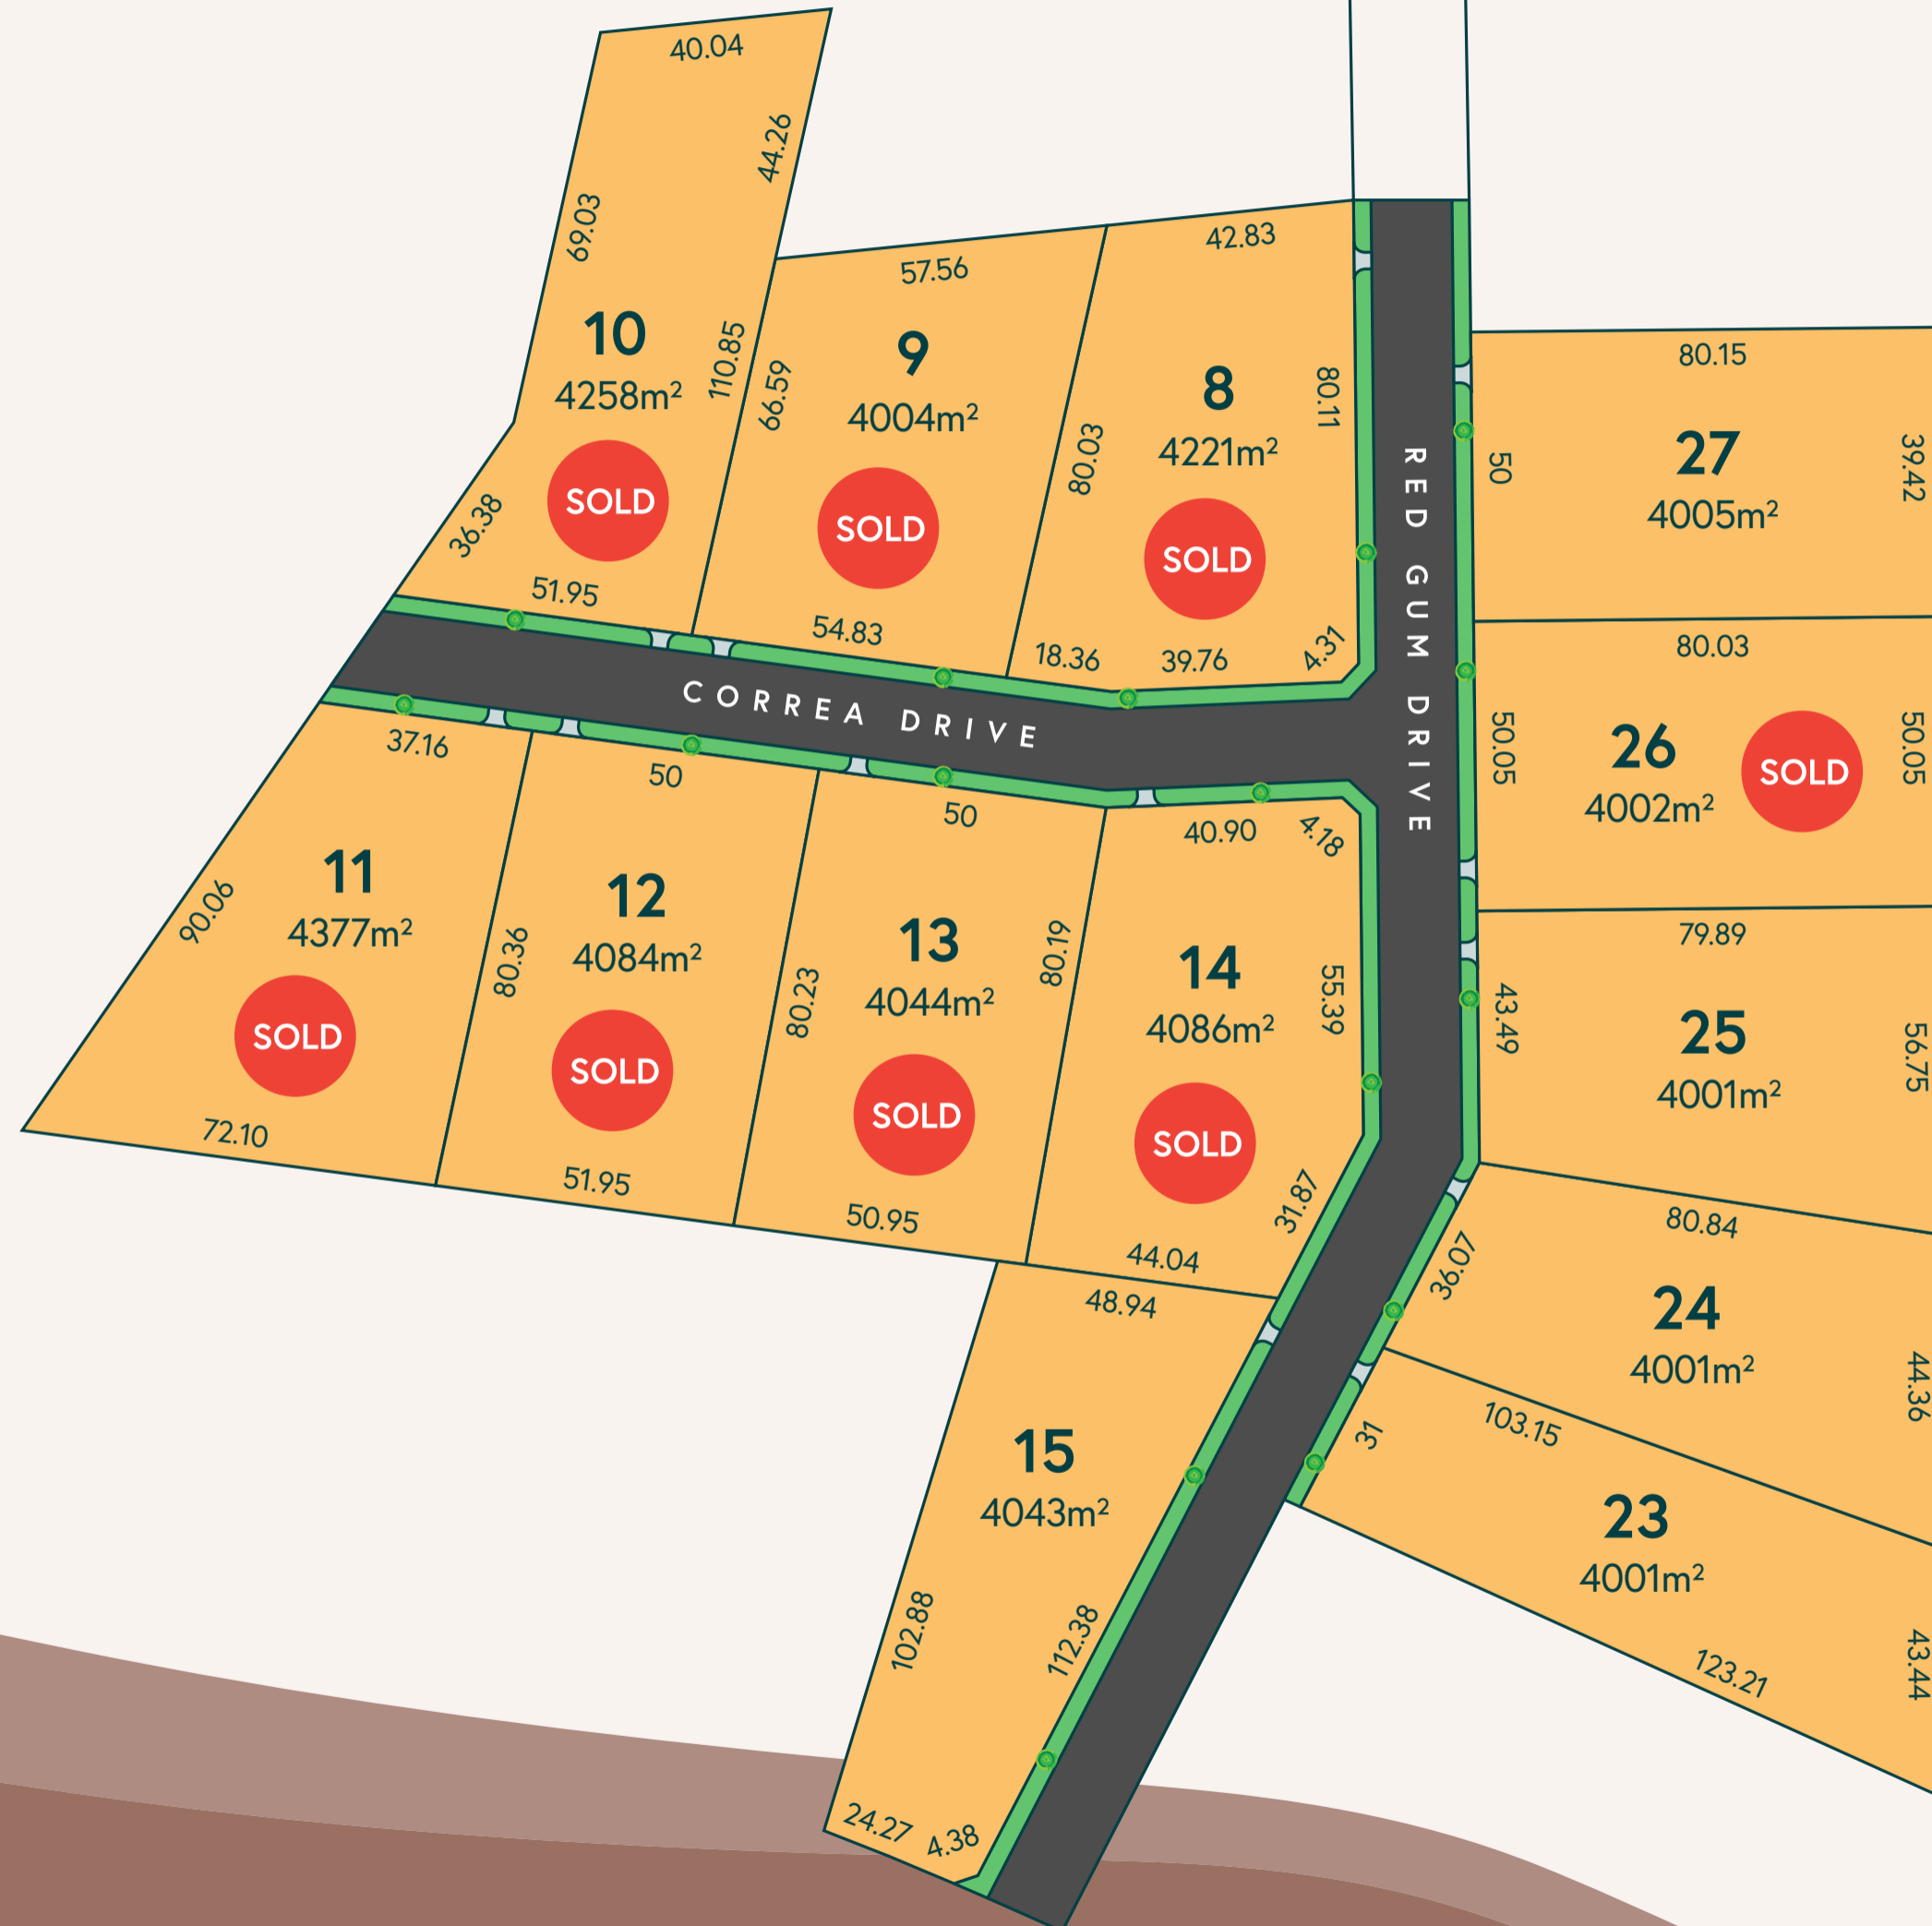

RACECOURSE ROAD

Red Gum Views

Y E A

Stage plan layout including landscaping and location of crossovers is indicative only and subject to change.

 **STAGE 2**